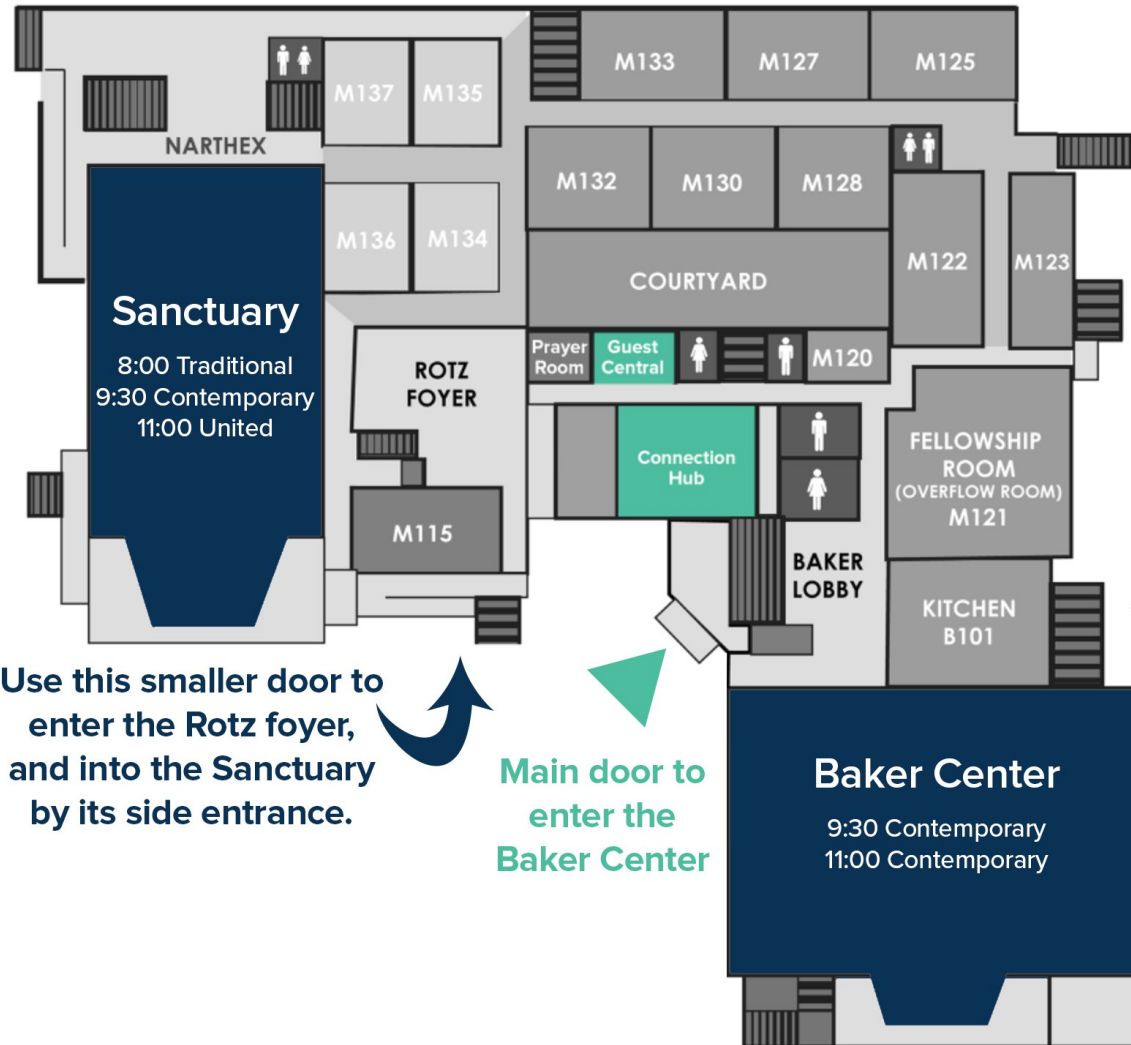

Find the Best Door!

King Street

▶ Main doors to enter the Sanctuary by its rear entrance.

Use this smaller door to enter the Rotz foyer, and into the Sanctuary by its side entrance.

▶ Main door to enter the Baker Center

Enter the Baker Center from the Second Street side right here.

Alley

Second Street